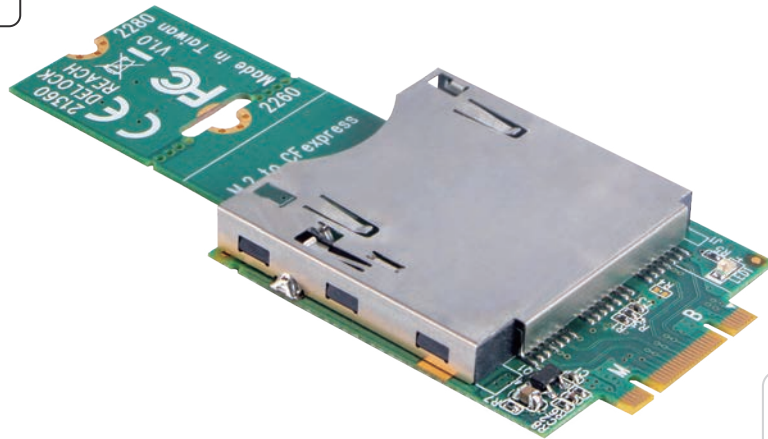

Adapter M.2 (PCIe) 80mm > CFexpress / XQD (The driver is required for XQD)

Expand your computer with an additional CFexpress Card through M.2 PCIe M key or B key interface

No driver installation required

Supports CFexpress 1.0 Card

1 x CFexpress slot

CE FC

① M.2 PCIe key B + M ② CFexpress slot

LxWxH: 80.0 x 37 x 5 mm / 3.15 x 1.46 x 0.197 inch
Weight: 15 g / 0.28 oz

- 
Windows
 10
- 
Mac OS
 10 / 12
- 
 transfer rate up to
 10 Gb/s
- 
 Support
 power LED
- 
 Support PCIe
 Generation 3 x 2
- 
 Hot Swap
 Plug & Play
- 
 push & push