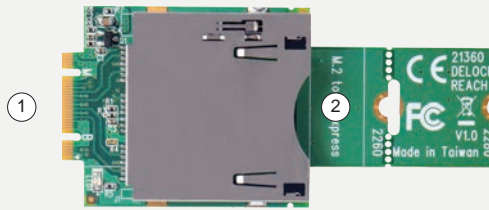

Adapter M.2 (PCIe) 80mm > CFexpress / XQD (The driver is required for XQD)

Expand your computer with an additional CFexpress Card through M.2 PCIe M key or B key interface

No driver installation required

Supports CFexpress 1.0 Card

1 x CFexpress slot

CE FC

① M.2 PCIe key B + M ② CFexpress slot

LxWxH: 80.0 x 37 x 5 mm / 3.15 x 1.46 x 0.197 inch
Weight: 15 g / 0.28 oz

- 
Windows
 10
- 
Mac OS
 10 / 12
- 
 transfer rate up to
 10 Gb/s
- 
 Support
 power LED
- 
 Support PCIe
 Generation 3 x 2
- 
 Hot Swap
 Plug & Play
- 
 push & push