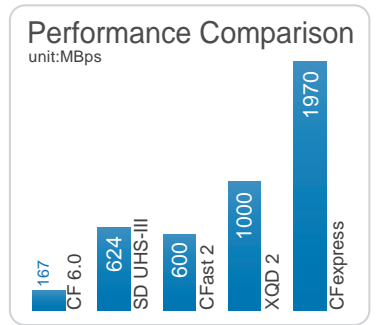

Supports CFexpress 1.0 Card

1 x CFexpress slot

CE FC

① M.2 PCIe key B + M ② CFexpress slot

LxWxH: 80.0 x 37 x 5 mm / 3.15 x 1.46 x 0.197 inch
Weight: 15 g / 0.28 oz

- 
Windows
 10
- 
Mac OS
 10 / 12
- 
 transfer rate up to
 10 Gb/s
- 
 Support
 power LED
- 
 Support PCIe
 Generation 3 x 2
- 
 Hot Swap
 Plug & Play
- 
 push & push